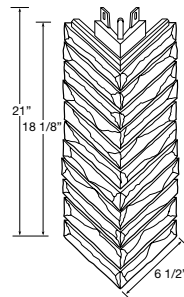

STACKED STONE *Premium*

Panel Dimensions:

Overall	44 1/2" w x 19 1/2" h
Exposed	40" w x 18 1/8" h
Material	Mineral filled polypropylene composite
Pieces per carton	10
Approx. sq. ft. per carton	50
Carton weight	54 lbs. (24.5 kg)

Corner

Dimensions:	
Overall	6 1/2" x 6 1/2" x 21" h
Exposed	6 1/2" x 6 1/2" x 18 1/8" h
Material	Mineral filled polypropylene composite
Pieces per carton	6
Approx. sq. ft. per carton	9.2 lin. ft. (2.8 m)
Carton weight	14 lbs. (6.35 kg)

Premium Ledge Trim

Dimensions	31 3/4" w x 1 7/8" h x 1 3/4" d
Material	Mineral filled polypropylene composite
Coverage per carton	26.45 lin. ft. (8.06 m)
Pieces per carton	10

J-Channel 1 1/8" Opening

Packaged	300 lin. ft., 24 pcs./carton
Length	12 ft., 6 in.
Weight	33 lbs.
Material	Polyvinyl Chloride (PVC)
Finish	Matte