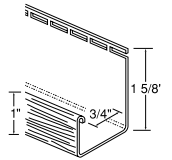

STACKED STONE *Premium*

Panel Dimensions:

Overall	44 1/2" w x 19 1/2" h
Exposed	40" w x 18 1/8" h
Material	Mineral filled polypropylene composite
Pieces per carton	10
Approx. sq. ft. per carton	50
Carton weight	54 lbs. (24.5 kg)

Corner

Dimensions:	
Overall	6 1/2" x 6 1/2" x 21" h
Exposed	6 1/2" x 6 1/2" x 18 1/8" h
Material	Mineral filled polypropylene composite
Pieces per carton	6
Approx. sq. ft. per carton	9.2 lin. ft. (2.8 m)
Carton weight	14 lbs. (6.35 kg)

Premium Ledge Trim

Dimensions	31 3/4" w x 1 7/8" h x 1 3/4" d
Material	Mineral filled polypropylene composite
Coverage per carton	26.45 lin. ft. (8.06 m)
Pieces per carton	10

J-Channel 1 1/8" Opening

Packaged	300 lin. ft., 24 pcs./carton
Length	12 ft., 6 in.
Weight	33 lbs.
Material	Polyvinyl Chloride (PVC)
Finish	Matte

Universal Starter Strip

Packaged	250 lin. ft., 25 pcs./carton
Length	10'
Weight	39 lbs. per carton
Material	Galvanized steel
Use With	All Exteria panels except Scalloped Perfection

Universal Corner Starter Clip