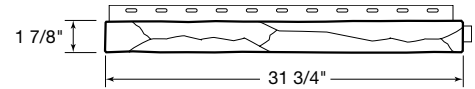

STACKED STONE *Premium*

Panel Dimensions:

Overall	44 1/2" w x 19 1/2" h
Exposed	40" w x 18 1/8" h
Material	Mineral filled polypropylene composite
Pieces per carton	10
Approx. sq. ft. per carton	50
Carton weight	54 lbs. (24.5 kg)

Corner

Dimensions:	
Overall	6 1/2" x 6 1/2" x 21" h
Exposed	6 1/2" x 6 1/2" x 18 1/8" h
Material	Mineral filled polypropylene composite
Pieces per carton	6
Approx. sq. ft. per carton	9.2 lin. ft. (2.8 m)
Carton weight	14 lbs. (6.35 kg)

Premium Ledge Trim

Dimensions	31 3/4" w x 1 7/8" h x 1 3/4" d
Material	Mineral filled polypropylene composite
Coverage per carton	26.45 lin. ft. (8.06 m)
Pieces per carton	10

J-Channel 1 1/8" Opening

Packaged	300 lin. ft., 24 pcs./carton
Length	12 ft., 6 in.
Weight	33 lbs.
Material	Polyvinyl Chloride (PVC)
Finish	Matte