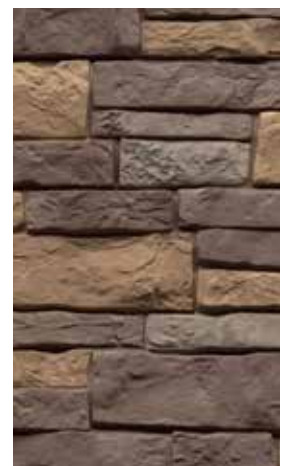

STACKED STONE

Premium

Lewiston Crest

Sedona Bluff

Masterfully crafted using real stone as inspiration. Its intricately designed pattern delivers a new level of craftsmanship and sophistication. The life-like color variations create an unprecedented authenticity and a renewed appeal for stacked stone.

- Sculpted from real stone to ensure natural patterns
- The proprietary process delivers a low gloss surface with a life-like grit finish
- Staggered horizontal courses minimize repetition
- Matching corners available to complete the look
- Complete with our Limited Lifetime Warranty

Packaged	2 pieces in each carton of Cedar Pride corners, 6 in Stacked Stone Original & Premium, 5 in Creek LedgeStone
Material	Polypropylene
Use With	Cedar Pride, All Stacked Stone, All Creek LedgeStone corners, first course only

COLOR PALETTE

Shadow Ridge

Chestnut Hills

Lewiston Crest

Santa Fe

Sedona Bluff

*Colors shown are as accurate as the printing process enables. Please view actual panels prior to making your purchase. Contact your local dealer for colors available in your area.