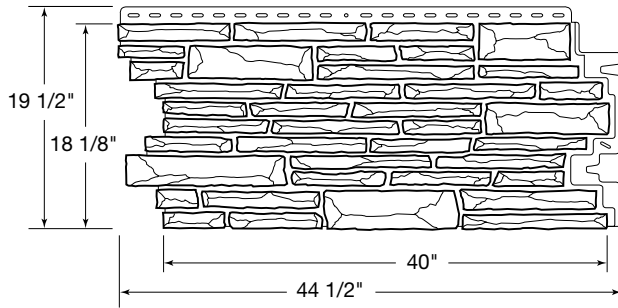

STACKED STONE

Premium

Lewiston Crest

Sedona Bluff

Masterfully crafted using real stone as inspiration. Its intricately designed pattern delivers a new level of craftsmanship and sophistication. The life-like color variations create an unprecedented authenticity and a renewed appeal for stacked stone.

STACKED STONE *Premium*

Panel Dimensions:

Overall	44 1/2" w x 19 1/2" h
Exposed	40" w x 18 1/8" h
Material	Mineral filled polypropylene composite
Pieces per carton	10
Approx. sq. ft. per carton	50
Carton weight	54 lbs. (24.5 kg)

Corner

Dimensions:	
Overall	6 1/2" x 6 1/2" x 21" h
Exposed	6 1/2" x 6 1/2" x 18 1/8" h
Material	Mineral filled polypropylene composite
Pieces per carton	6
Approx. sq. ft. per carton	9.2 lin. ft. (2.8 m)
Carton weight	14 lbs. (6.35 kg)

Premium Ledge Trim

Dimensions	31 3/4" w x 1 7/8" h x 1 3/4" d
Material	Mineral filled polypropylene composite
Coverage per carton	26.45 lin. ft. (8.06 m)
Pieces per carton	10

J-Channel 1 1/8" Opening

Packaged	300 lin. ft., 24 pcs./carton
Length	12 ft., 6 in.
Weight	33 lbs.
Material	Polyvinyl Chloride (PVC)
Finish	Matte