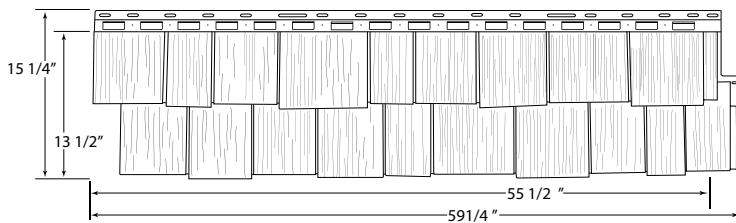

RoughSawn Cedar Staggered EZ™

Panel and Corner Dimensions

Panel

Panel Dimensions

Overall	59 ¼" w x 15 ¼" h
Exposed	55 ½" w x 13 ½" h
Material	Polypropylene
Pieces per carton	10
Approx. sq. ft. per carton	50
Carton weight	37 lbs.
Cubic ft. per carton	3.4

90° Outside Corner

Dimensions, exposed	3" x 3" x 26" h
Material	Polypropylene
Pieces per carton	5
Linear ft. per carton	10.8
Carton weight	5 lbs.
Cubic ft. per carton	1.0

Coordinating Accessories

J-Channel ¾" Opening

Packaged	500 lin. ft.
	40 pcs./carton
Length	12 ft., 6 in.
Weight	58 lbs.
Material	Polyvinyl Chloride (PVC)
Finish	Matte

3 ¾" Outside Corner Post ¾" Opening

Packaged	100 lin. ft.
	10 pcs./carton
Length	10 ft.
Weight	44 lbs.
Material	Polyvinyl Chloride (PVC)
Finish	Wood Grain