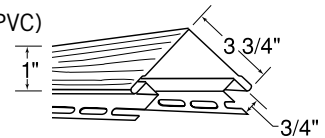

RoughSawn Cedar Staggered EZ™

Panel and Corner Dimensions

Panel

Panel Dimensions

Overall	59 ¼" w x 15 ¼" h
Exposed	55 ½" w x 13 ½" h
Material	Polypropylene
Pieces per carton	10
Approx. sq. ft. per carton	50
Carton weight	37 lbs.
Cubic ft. per carton	3.4

90° Outside Corner

Dimensions, exposed	3" x 3" x 26" h
Material	Polypropylene
Pieces per carton	5
Linear ft. per carton	10.8
Carton weight	5 lbs.
Cubic ft. per carton	1.0

Coordinating Accessories

J-Channel ¾" Opening

Packaged	500 lin. ft.
	40 pcs./carton
Length	12 ft., 6 in.
Weight	58 lbs.
Material	Polyvinyl Chloride (PVC)
Finish	Matte

3 ¾" Outside Corner Post ¾" Opening

Packaged	100 lin. ft.
	10 pcs./carton
Length	10 ft.
Weight	44 lbs.
Material	Polyvinyl Chloride (PVC)
Finish	Wood Grain