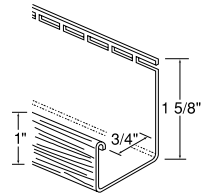

RoughSawn Cedar Staggered EZ™

Panel and Corner Dimensions

Panel

Panel Dimensions

Overall	59 ¼" w x 15 ¼" h
Exposed	55 ½" w x 13 ½" h
Material	Polypropylene
Pieces per carton	10
Approx. sq. ft. per carton	50
Carton weight	37 lbs.
Cubic ft. per carton	3.4

90° Outside Corner

Dimensions, exposed	3" x 3" x 26" h
Material	Polypropylene
Pieces per carton	5
Linear ft. per carton	10.8
Carton weight	5 lbs.
Cubic ft. per carton	1.0

Coordinating Accessories

J-Channel ¾" Opening

Packaged	500 lin. ft.
	40 pcs./carton
Length	12 ft., 6 in.
Weight	58 lbs.
Material	Polyvinyl Chloride (PVC)
Finish	Matte

3 ¾" Outside Corner Post ¾" Opening

Packaged	100 lin. ft.
	10 pcs./carton
Length	10 ft.
Weight	44 lbs.
Material	Polyvinyl Chloride (PVC)
Finish	Wood Grain