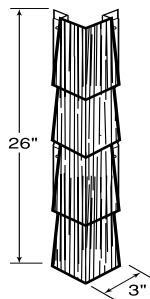

RoughSawn Cedar Staggered EZ™

Panel and Corner Dimensions

Panel

Panel Dimensions

Overall	59 ¼" w x 15 ¼" h
Exposed	55 ½" w x 13 ½" h
Material	Polypropylene
Pieces per carton	10
Approx. sq. ft. per carton	50
Carton weight	37 lbs.
Cubic ft. per carton	3.4

90° Outside Corner

Dimensions, exposed	3" x 3" x 26" h
Material	Polypropylene
Pieces per carton	5
Linear ft. per carton	10.8
Carton weight	5 lbs.
Cubic ft. per carton	1.0

Coordinating Accessories

J-Channel ¾" Opening

Packaged	500 lin. ft.
	40 pcs./carton
Length	12 ft., 6 in.
Weight	58 lbs.
Material	Polyvinyl Chloride (PVC)
Finish	Matte

3 ¾" Outside Corner Post ¾" Opening

Packaged	100 lin. ft.
	10 pcs./carton
Length	10 ft.
Weight	44 lbs.
Material	Polyvinyl Chloride (PVC)
Finish	Wood Grain