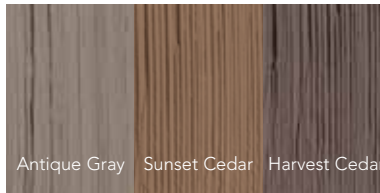

Whether you're building a new home or remodeling your existing, this deep-grained, cedar-like panel will make you the envy of your neighborhood.

Stocking Colors

Non-Stocking Colors (Additional lead times required)

Stocking Colors

White	Linen	Antique White	Sand	Gray
Pewter*	Clay	Camel*		

* available in shake only

Non-Stocking Colors (Shake only, additional lead times required)

Birchwood	Cream	Sienna	Mist	Chateau
Sandalwood	Everest	Harvest Wheat	Prairie	Premium Blue
Sage	Stone	Canyon	Mocha	Granite
Aspen	Pueblo	Nautica	Willow	Mountain Berry